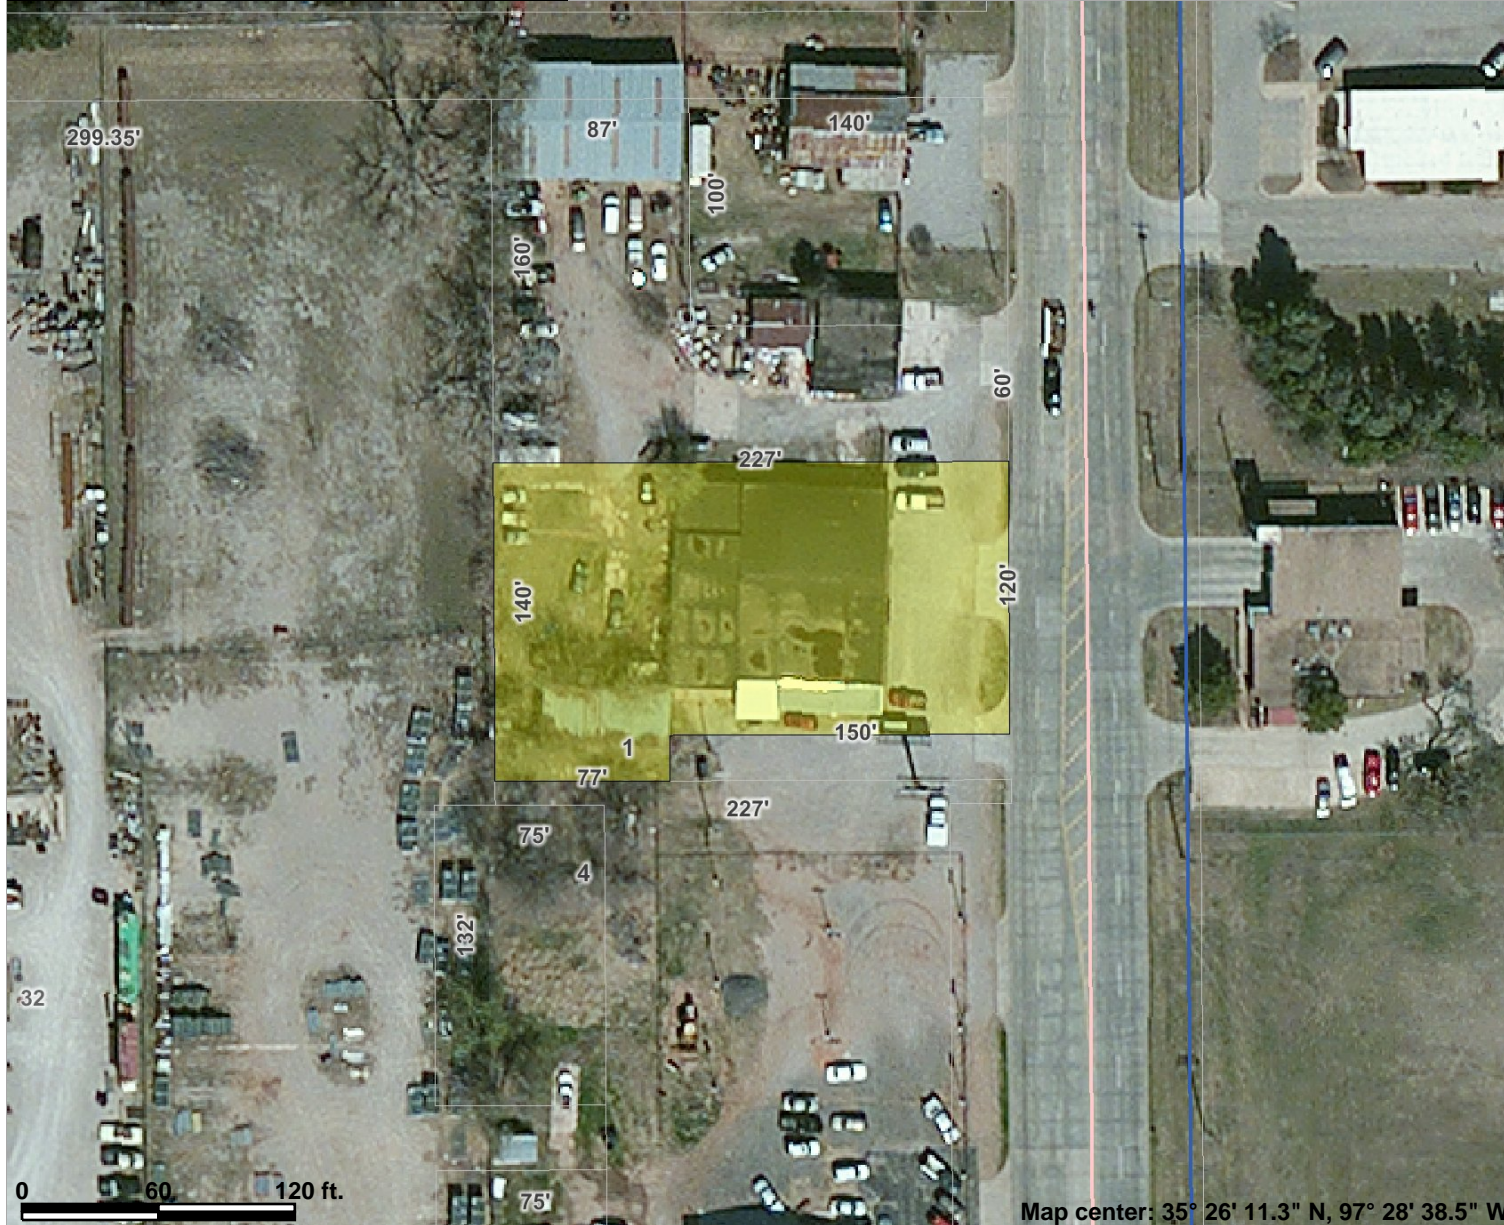

Property # 124

Legend

- Annotation
- Sections
- Streets
- Parcels
- North Canadian River
- Rivers & Creeks
- Lakes
- Aerials (flown Feb 28th - March 23rd, 2011)
- County Background

Scale: 1:1,013

This map is a user generated static output from an Internet mapping site and is for general reference only. Data layers that appear on this map may or may not be accurate, current, or otherwise reliable. THIS MAP IS NOT TO BE USED FOR NAVIGATION.